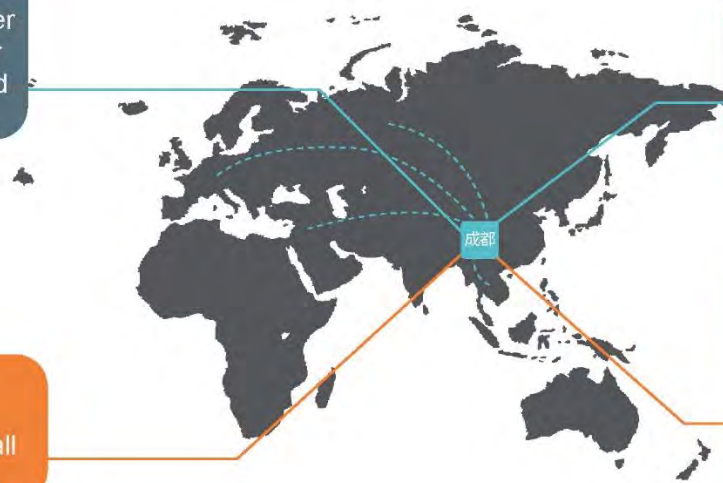

A Flagship Exhibition of Western China Supply Chain Management and Logistics Market

With belt and road initiative, cross-border business platform for companies home and abroad.

Focus on logistics equipment, cold chain transport system, urban distribution and warehouse management system

Annual party for forwarders, goods owners, carriers and all Sino-Eu train players.

Conferences and seminars for policy perscrutation, business match-making and logistics parks promotion

Expo profile

Space: 20,000 m²
Number of exhibitor: 180 Chinese companies
40 overseas companies
Number of visitor: 9,000
Delegation groups: Goods owners from 60 companies

Organizers

- » Beijing North Star Events Group Co., Ltd
- » Northstar Sinogold Exhibition Chengdu Co.,Ltd

Co-organizers

- » Chengdu Municipal Port and Logisitcs Office
- » Chengdu Municipal Bureau of Exposition
- » Chengdu Logistics Association

Supporters

- » CAWD
- » CATA
- » CAOP
- » CHTS
- » Secretariat for Cooperation between China and Central and Eastern European Countries
- » CCPIT Chengdu Sub Council
- » Chongqing Logisitcs and Supply Chain Association
- » Guizhou Logistics Industry Association
- » Xinjiang Uygur Autonomous Region Logistics Industry Association
- » Yunnan Province Logistics Society
- » Secretariat for Cooperation between China and Central and Eastern European Countries
- » The Ministry of Transport of the Republic of Latvia
- » Middle Corridor/International Association "Trans-Caspian International Transport Route"
- » Camara de Comércio e Indústria Luso-Chinesa