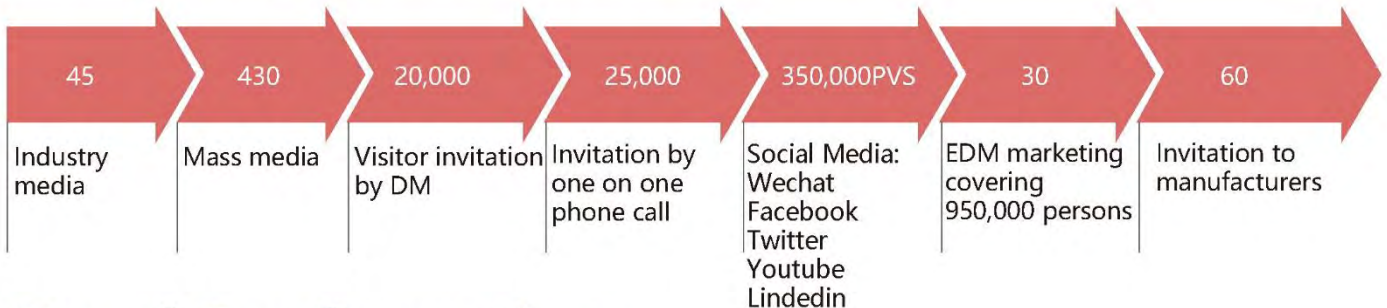

Marketing Promotion Plan

Stand Configuration

International Equipped Stand
Shell Scheme :Eur 2 400 /12 m²
Configuration:
Spot light
Foam Board(Graphic included)
Round table x1
Information Counter x1
Magazine Rack x1
Chairs x 4
Storage Room 1m² on request
Raw Space Eur160/m²(Minimum 18m²)